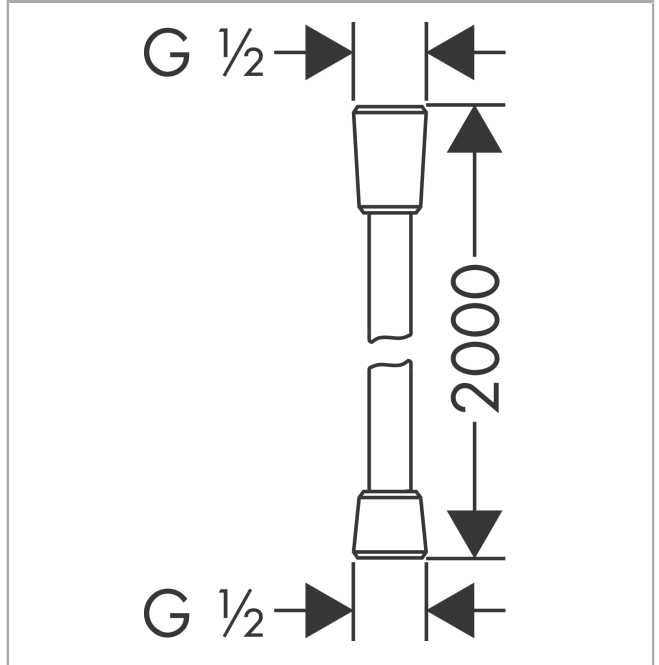

Comfortflex
Shower hose 200 cm

Surfaces: **Chrome** Article Number: **28169000**

Description

product features

- high-quality shower hose with metal effect
- with plastic coating, easy to clean
- shower hose length: 2.00 m
- pivot connector prevent hose from tangling
- kink-protected
- connection thread: G ½

Certificates

Product image

Scale drawing

Comfortflex
Shower hose 200 cm

Surfaces: **Chrome** Article Number: **28169000**

Exploded Drawing

Year of production: >10/16

Comfortflex
Shower hose 200 cm
 Surfaces: **Chrome** Article Number: **28169000**

Spare part list

Year of production: >10/16

Pos.	Description	Article Number	Price	PU
1	seal	98058000	€ 3,21	1